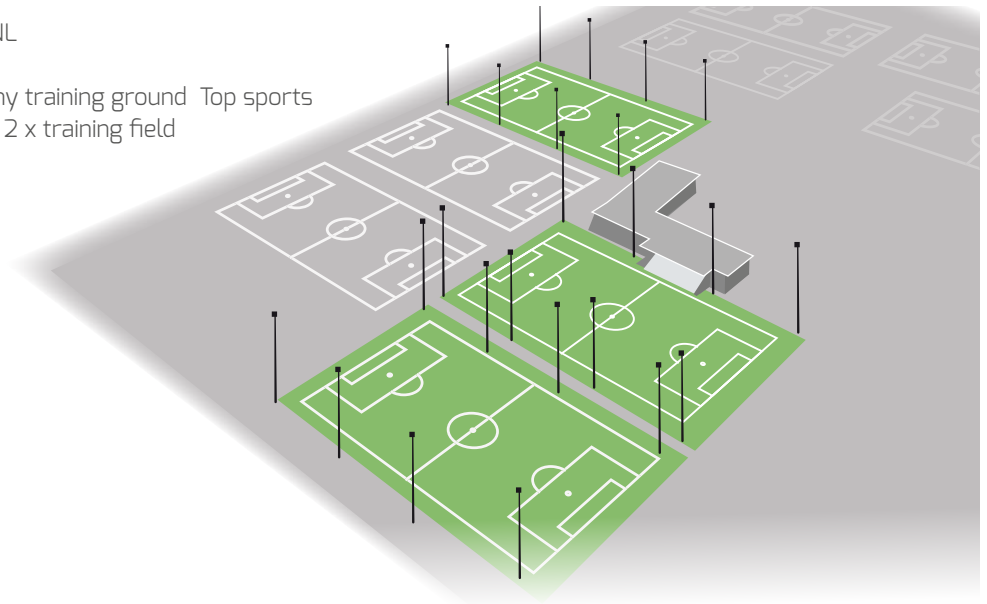

Installation details

Light plan

AZ Alkmaar NL

Youth academy training ground Top sports
1 x main field, 2 x training field

Led Luminaires used

44 x **WS 250 WS 200**

Illumination level
Main field 300 lux, 0.6
Training field 170 lux, 0.6